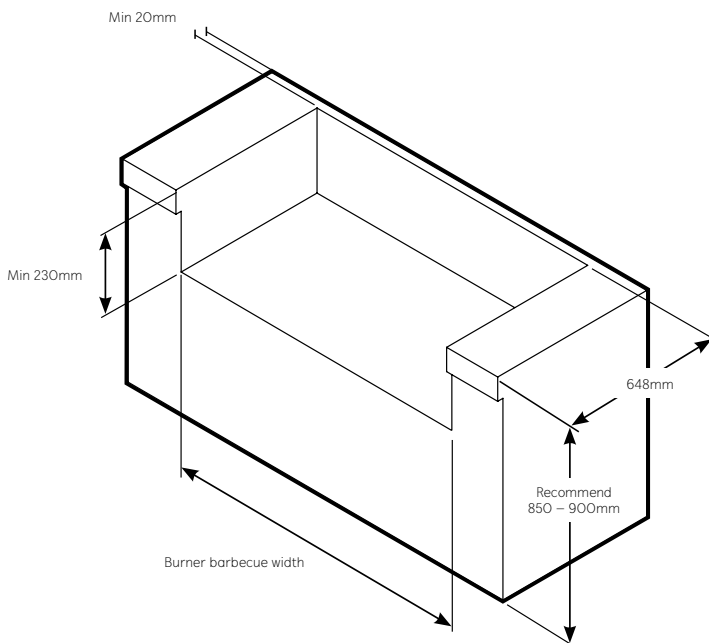

BBF7645SA

7000 Series Premium 4 Burner Built in BBQ

For built-in installations: islands, masonry, other non-combustible material structures.

To suit models: BBG7645SA	4 burner
Width	817mm
Height (lid closed)	555mm
Depth (includes 20mm rear ventilation clearance)	648mm
Clearance at rear (Min)	20mm
Minimum Clearance to Combustible Materials	450mm

*All measurements are in mm

LIFE TASTES BETTER OUTDOORS