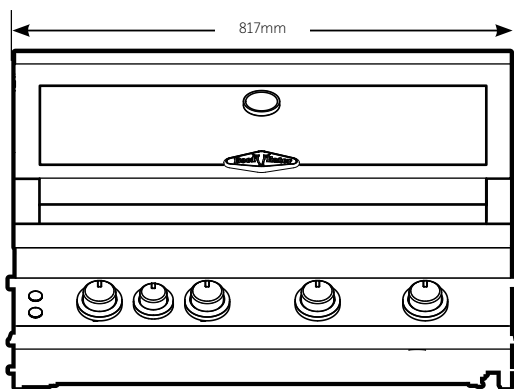

BBF7645SA

7000 Series Premium 4 Burner Built in BBQ

For built-in installations: islands, masonry, other non-combustible material structures.

To suit models: BBG7645SA	4 burner
Width	817mm
Height (lid closed)	555mm
Depth (includes 20mm rear ventilation clearance)	648mm
Clearance at rear (Min)	20mm
Minimum Clearance to Combustible Materials	450mm

*All measurements are in mm

LIFE TASTES BETTER OUTDOORS