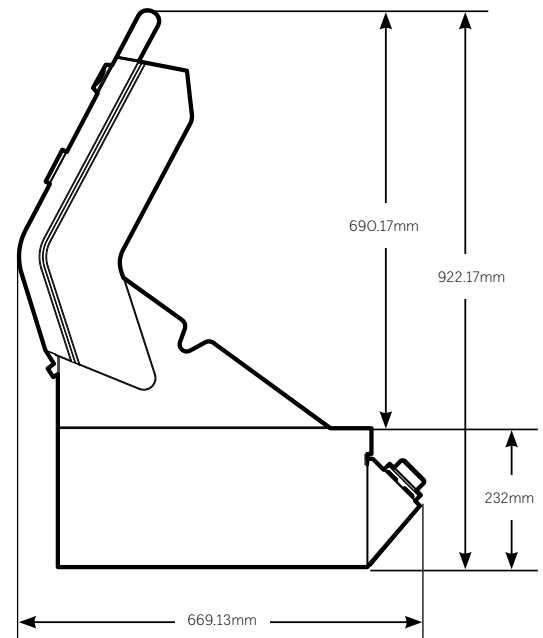

BBF7645SA

7000 Series Premium 4 Burner Built in BBQ

For built-in installations: islands, masonry, other non-combustible material structures.

To suit models: BBG7645SA	4 burner
Width	817mm
Height (lid closed)	555mm
Depth (includes 20mm rear ventilation clearance)	648mm
Clearance at rear (Min)	20mm
Minimum Clearance to Combustible Materials	450mm

*All measurements are in mm

LIFE TASTES BETTER OUTDOORS