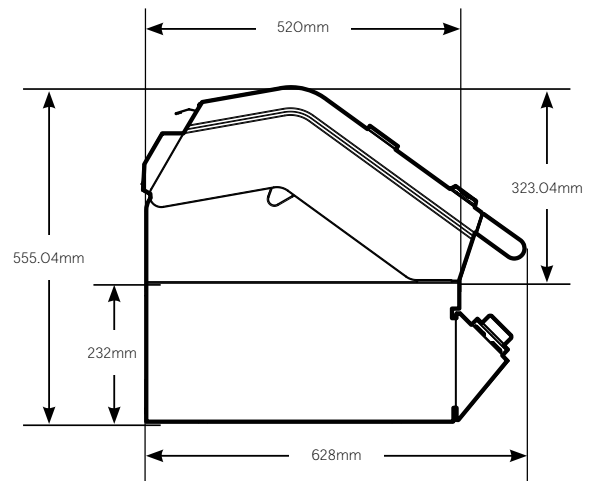

BBF7645SA

7000 Series Premium 4 Burner Built in BBQ

For built-in installations: islands, masonry, other non-combustible material structures.

To suit models: BBG7645SA	4 burner
Width	817mm
Height (lid closed)	555mm
Depth (includes 20mm rear ventilation clearance)	648mm
Clearance at rear (Min)	20mm
Minimum Clearance to Combustible Materials	450mm

*All measurements are in mm

LIFE TASTES BETTER OUTDOORS