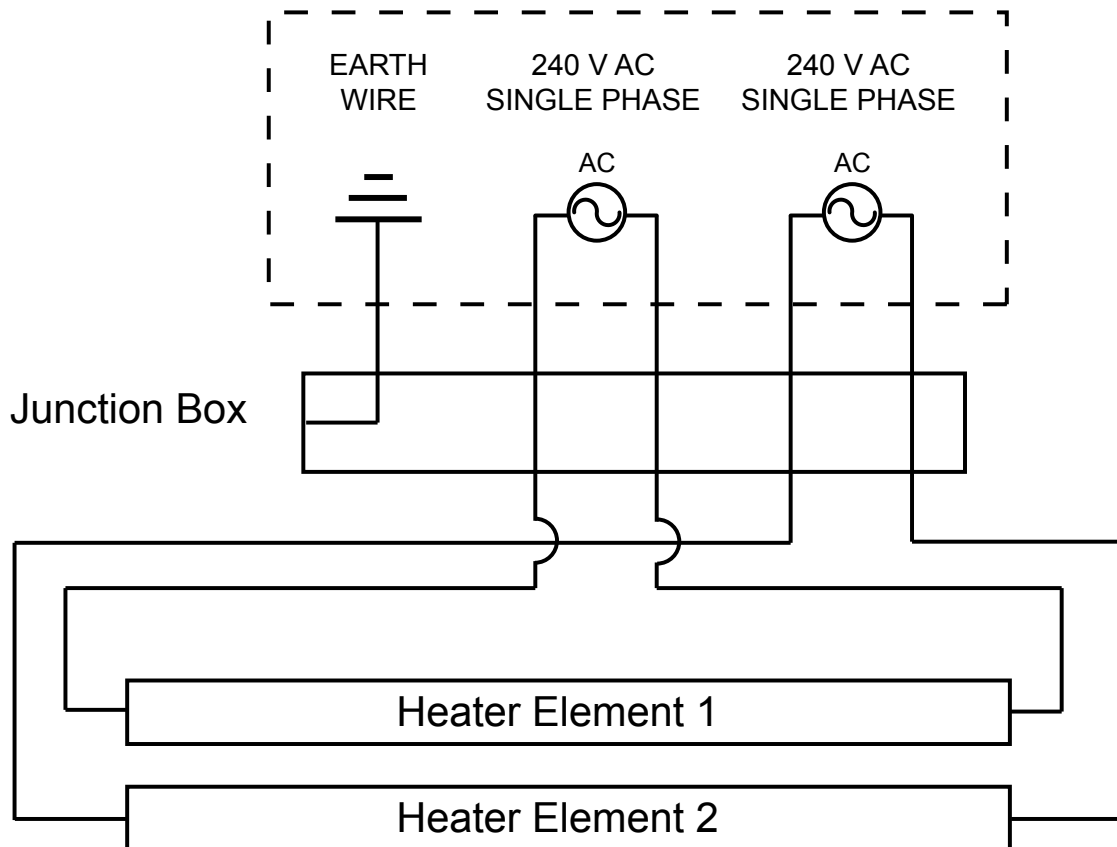

OPTIONAL INSTALLATION 4000W & 6000W MODELS

WARNING

240 V AC Single Phase
Heater must be permanently
installed and hard wired by an
authorised/licenced person.